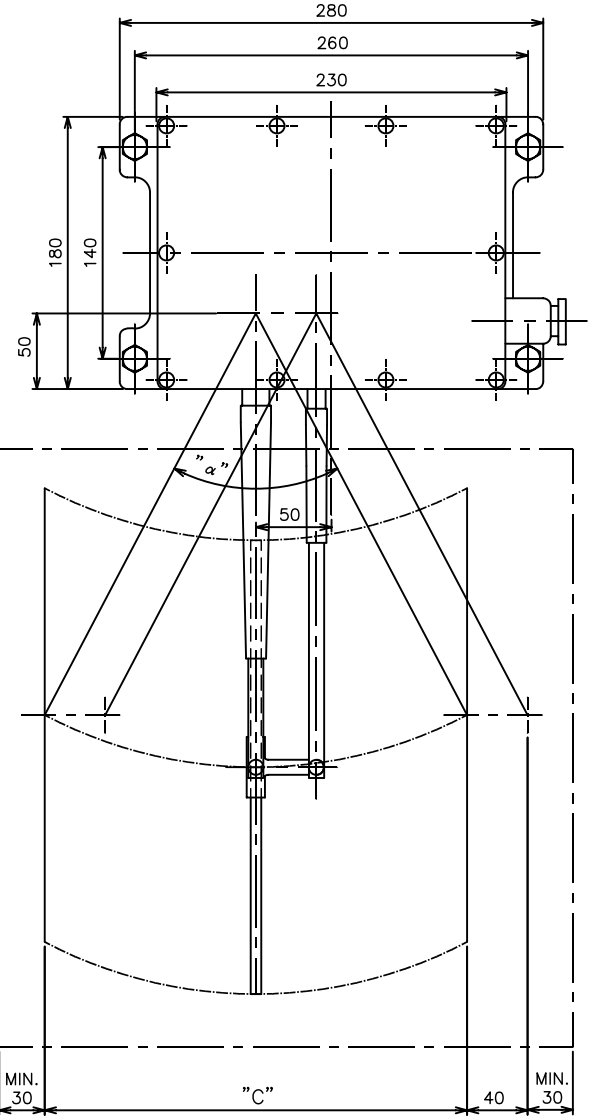

Electric Window Wiper (Swing Type)

電動ワイパ (扇式)

EWP-036 Series

"A"	ARM LENGTH (アーム長さ)
"B"	BLADE LENGTH (ブレード長さ)
"C"	CLEAR WIDTH (拭き巾)
"α"	SWING ANGLE (拭き角度)